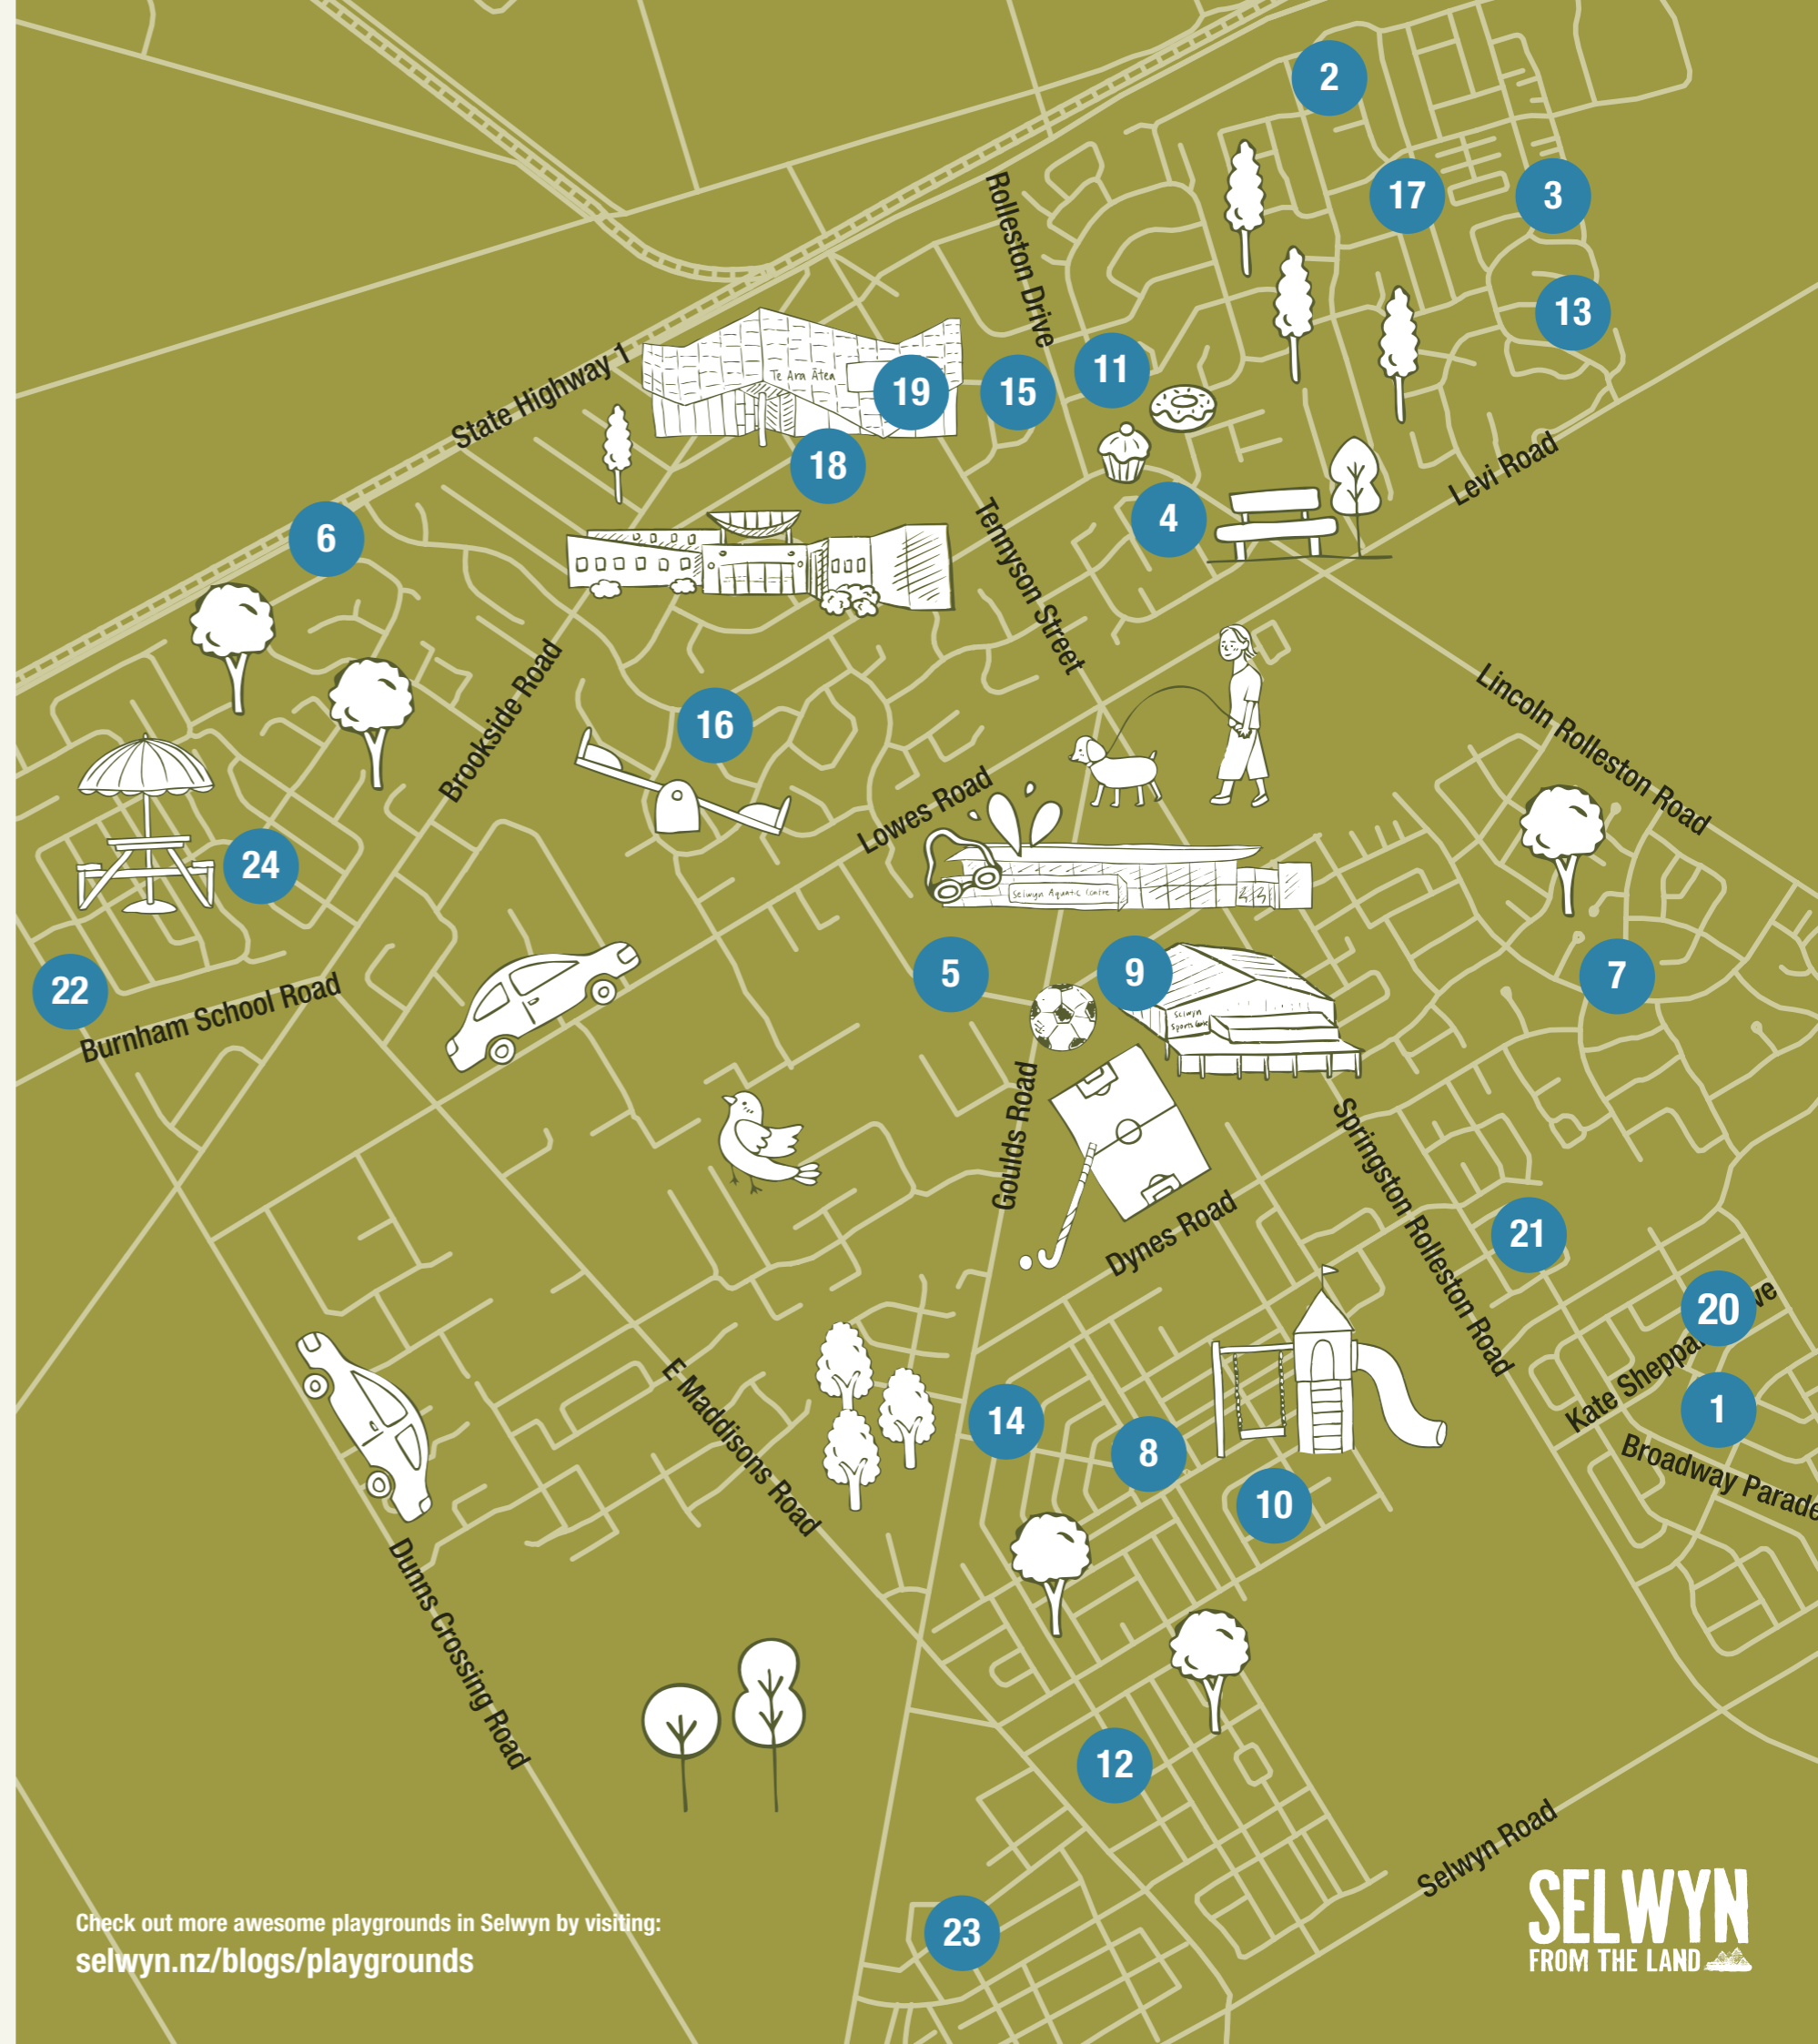

# Rolleston Playgrounds

1	Acland Park Playground	Corner Kate Sheppard and Broadway Parade	 
2	Beaumont Park	Beaumont Drive	
3	Blue Jean Playground	Corner Struss Drive and Blue Jean Avenue	
4	Bronte Way Playground	Bronte Way	
5	Clearview School	Broadlands Drive	
6	Fairfield Way Playground	Fairfield Way	
7	Falcons Landing Playground	Branthwaite Drive	
8	Faringdon Playground	Corner Faringdon Boulevard, Shillingford Boulevard, Castleton Drive and Farnborough Way	
9	Foster Park Playground	Broadlands Drive	
10	Haremoor Way Playground	Haremoor Way	
11	Highgate Reserve Playground	Dryden Avenue	
12	Lemonwood Grove School	Corner Charlbury Drive, Lemonwood Drive, East Maddisons Road and Meadows Drive	
13	Levi Playground	Corner Strauss Drive and Stern Crescent	
14	Maltby Playground	Maltby Drive	
15	Markham Way	Markham Way	
16	Parekura Reserve	Renoir Drive and Rolleston Drive	
17	Park Lane Park	Corner Park Lane and Lawrence Drive	
18	Rolleston Town Centre	Christensen Parade	  
19	Sensory Space	Tennyson Street	
20	Te Rohutu Whio	Kate Sheppard Drive	
21	The Borough Green	Geldard Drive	
22	West Rolleston School	Corner Dunns Crossing Road and Burnham School Road	
23	Westwood Park	Corner Longore Way, Drylands Drive and Westmorlands Boulevard	
24	Woolshed Park Playground	Corner Granite Drive and Sandstone Crescent	

Check out more awesome playgrounds in Selwyn by visiting:  
[selwyn.nz/blogs/playgrounds](https://selwyn.nz/blogs/playgrounds)